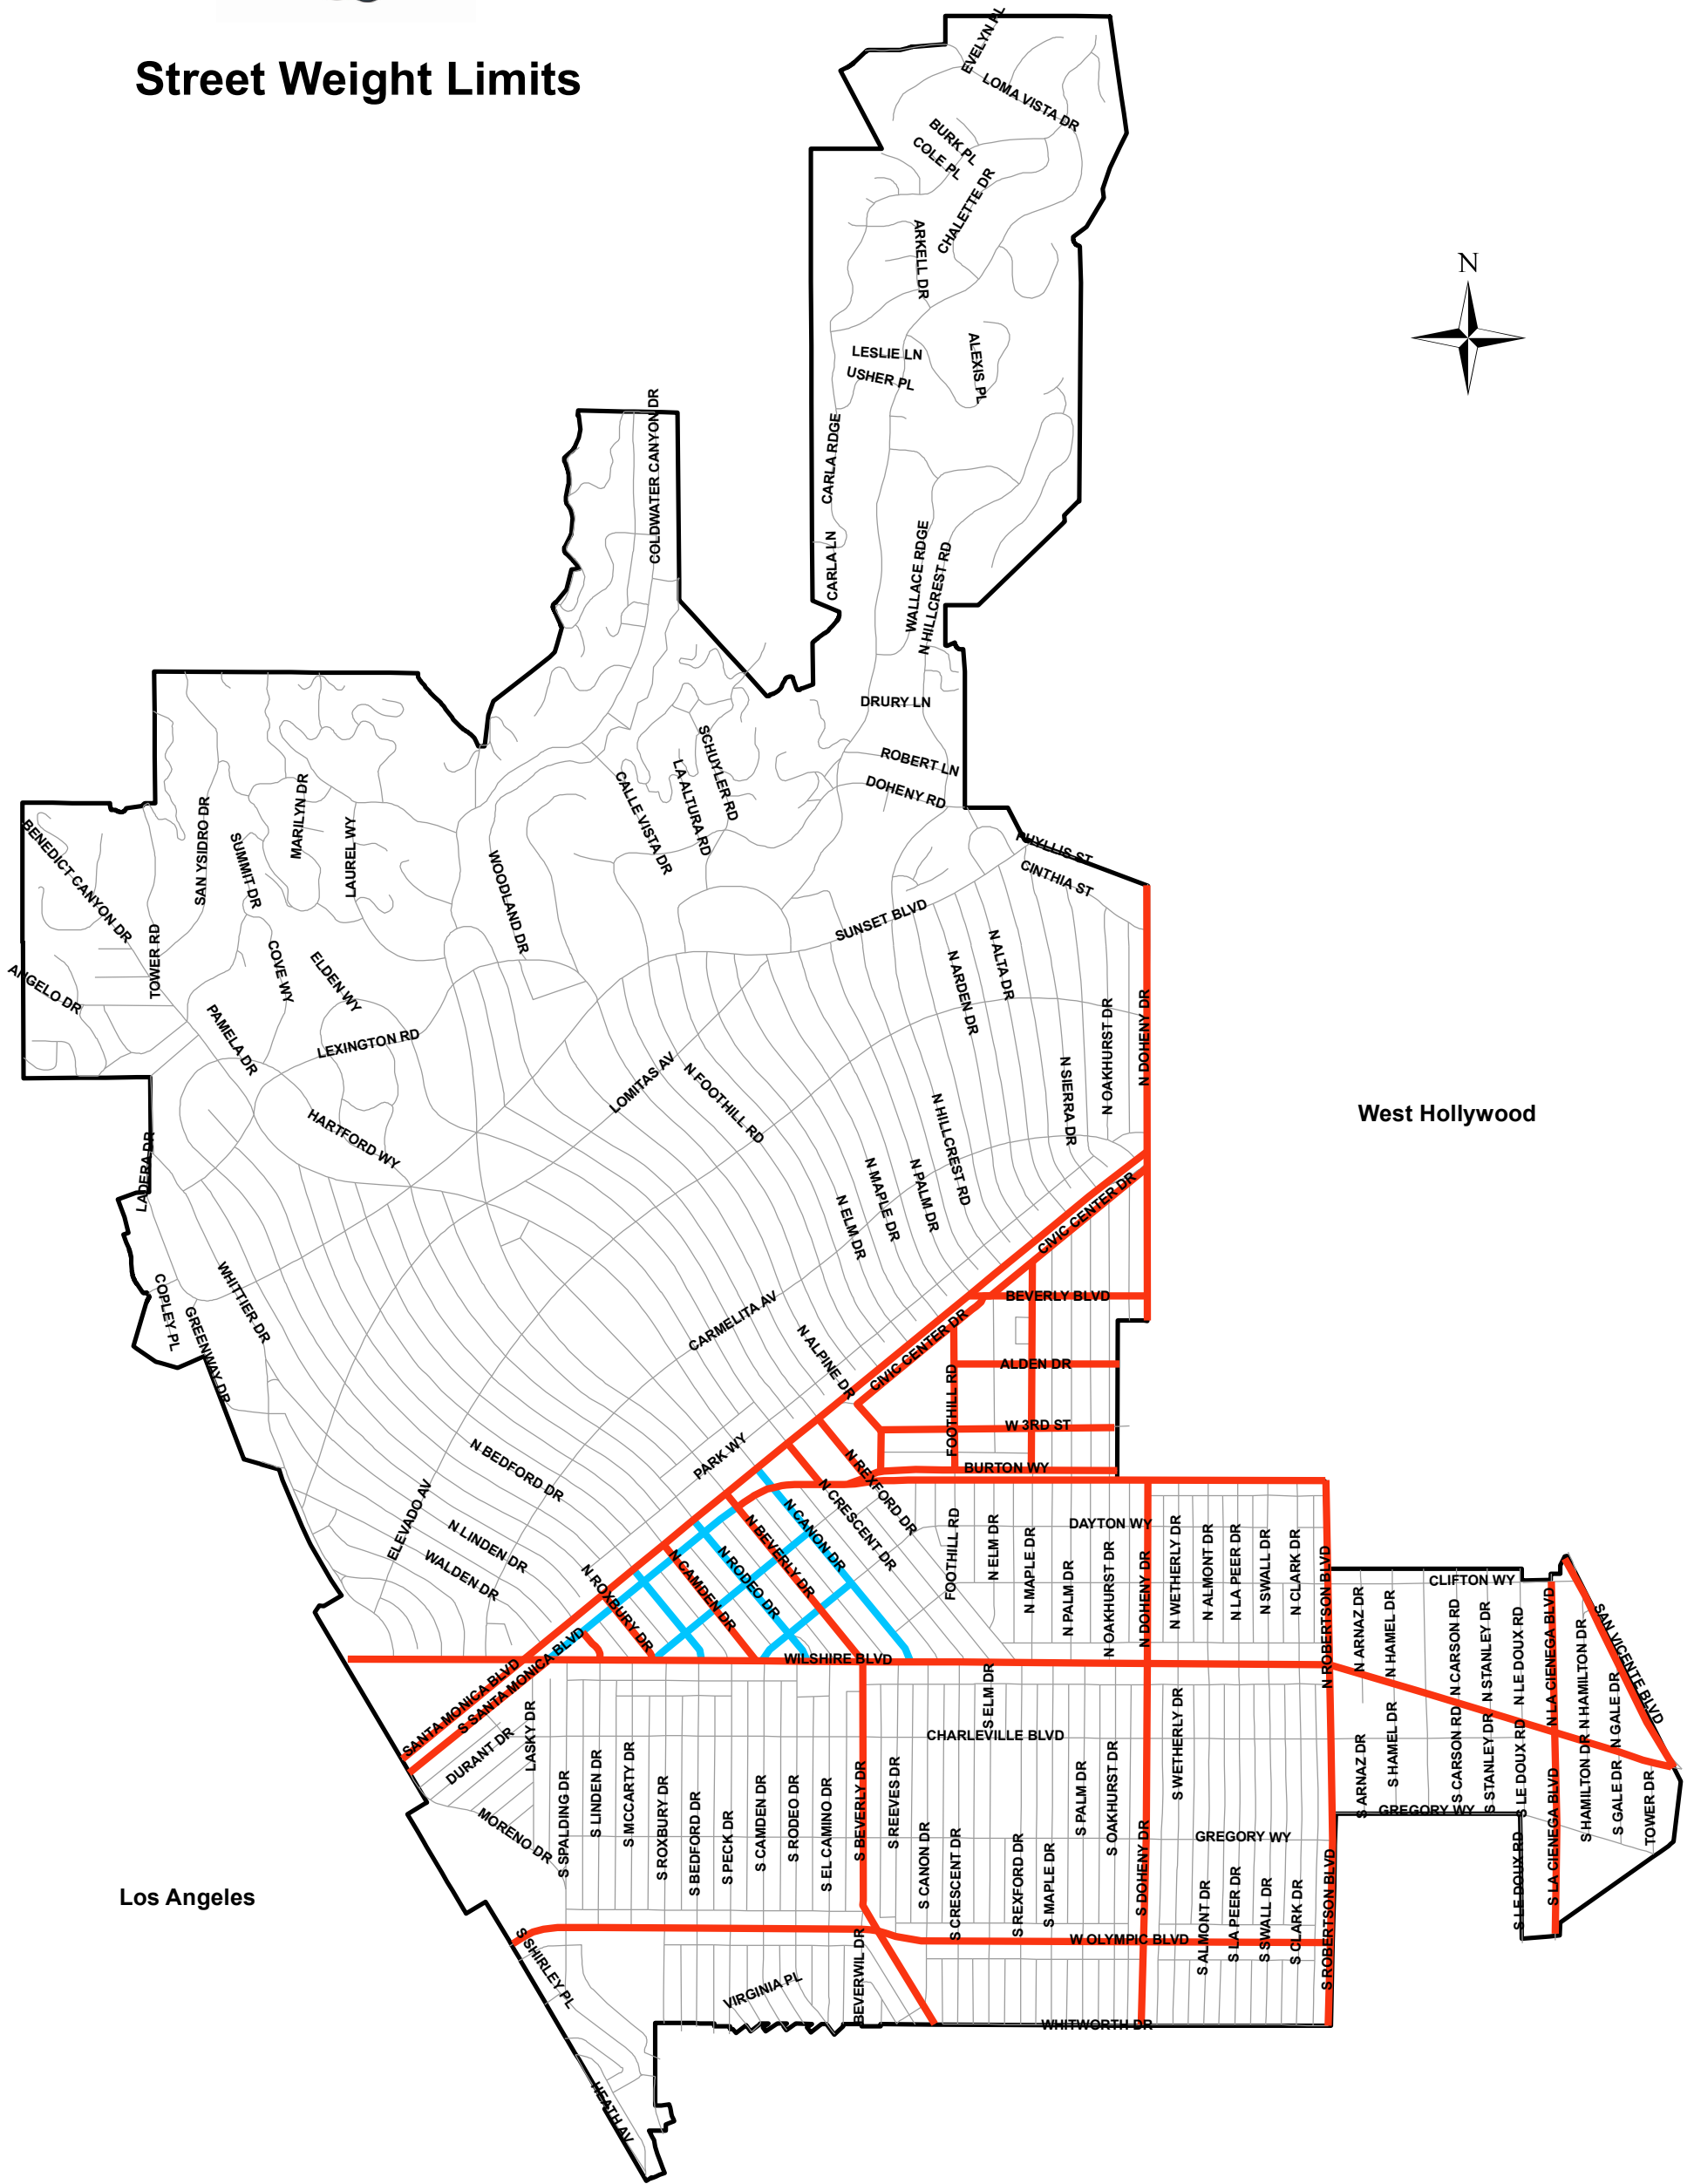

# Street Weight Limits

**Legend**

- Heavy Haul Route
- 5-Ton Gross Vehicle Weight Limit
- 3-Ton Gross Vehicle Weight Limit

This map is for informational purposes. The City of Beverly Hills makes no representations or warranties of any kind with respect to the accuracy of the information or data furnished herein. Visit [www.beverlyhills.org/municode](http://www.beverlyhills.org/municode) for latest information.